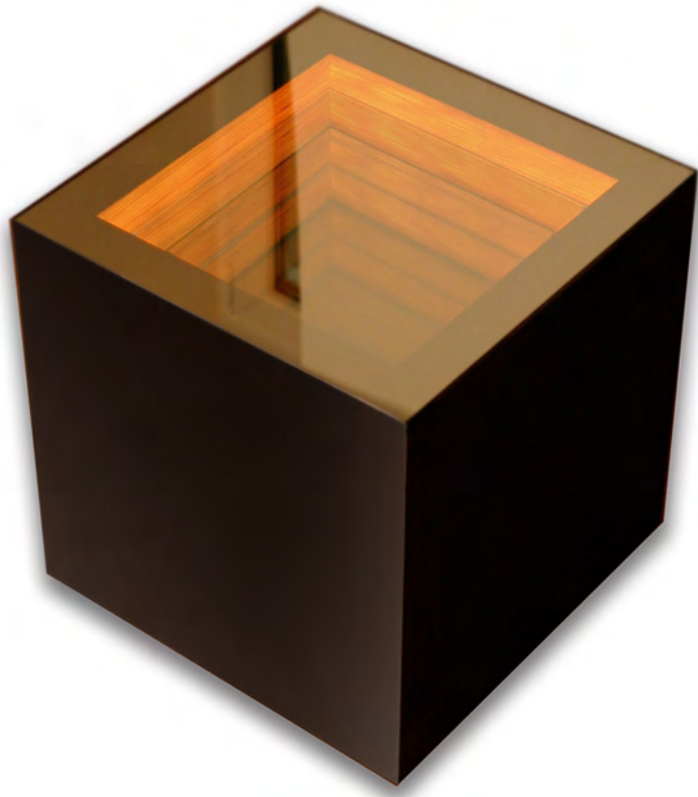

Inside_LM

Design by

Patrick Fasshauer 2008

Inside_LM is the new lounge table by ofórm with a sleek cubic design. Its magic is revealed in the evening when the integrated LED-lighting illuminates the interior space. A deep imaginary space with luminous wooden surfaces arises through the mirrored finish.

Patrick Fasshauer forms a discreet counterbalance on the outside with the either black or white varnish. The design artfully plays with the reflection during daytime and with the imaginary interior space which is revealed when the integrated lighting is turned on in the evening.

The new **Inside_LM** range will be introduced shortly.

Measures: 30 x 30 x 30,8 cm

Inside_LM

Design by

Patrick Fasshauer 2008