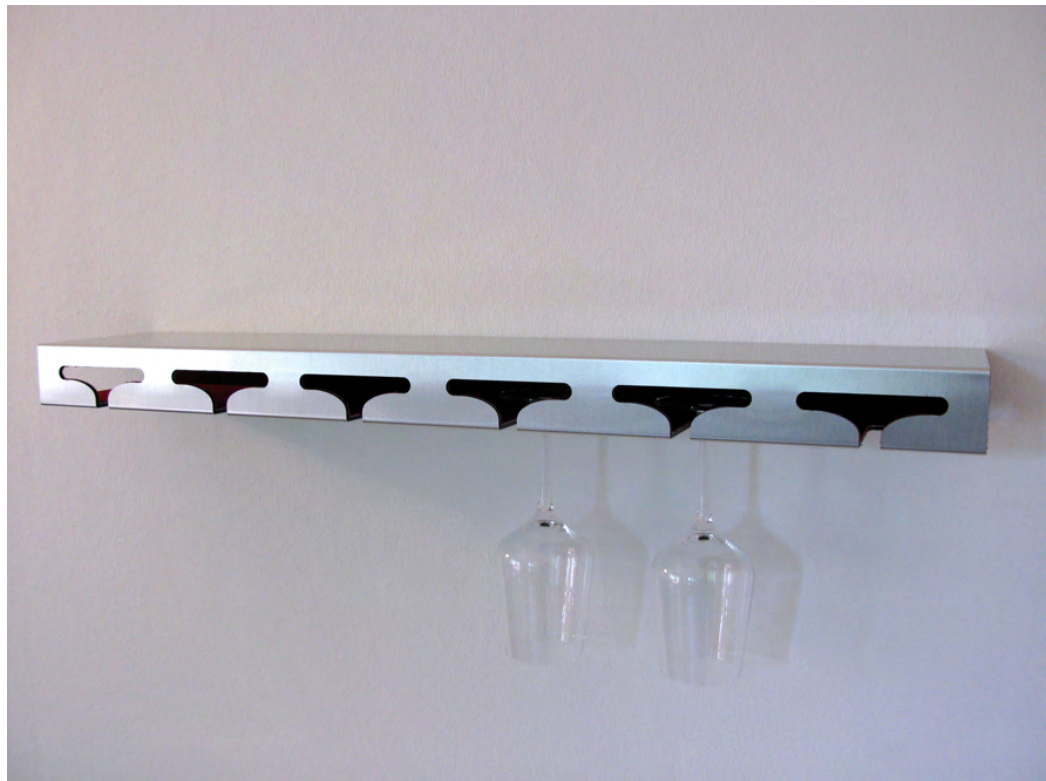

Vinova

Design by

Patrick Fasshauer 2007

The furniture folds from a sheet to a board profile, and is versatile and flexible in the surface design holding up to six glasses. Combining a trendy lifestyle with a classic board.

With **Vinova**, ofórm presents a new rack concept that is based on the concept 2D to 3D.

Through folding, the even aluminium sandwich sheet transforms into a board profile that holds wine glasses. The flock coating on the inside serves as a soft support for the glasses.

Vinova is versatile in its surface design.

Measures: 80 x 16 x 5,5 cm

Vinova

Design by

Patrick Fasshauer 2007

Vinova combines the classic board with additional hooks to hold elegant wine glasses.

Measures: 80 x 16 x 5,5 cm